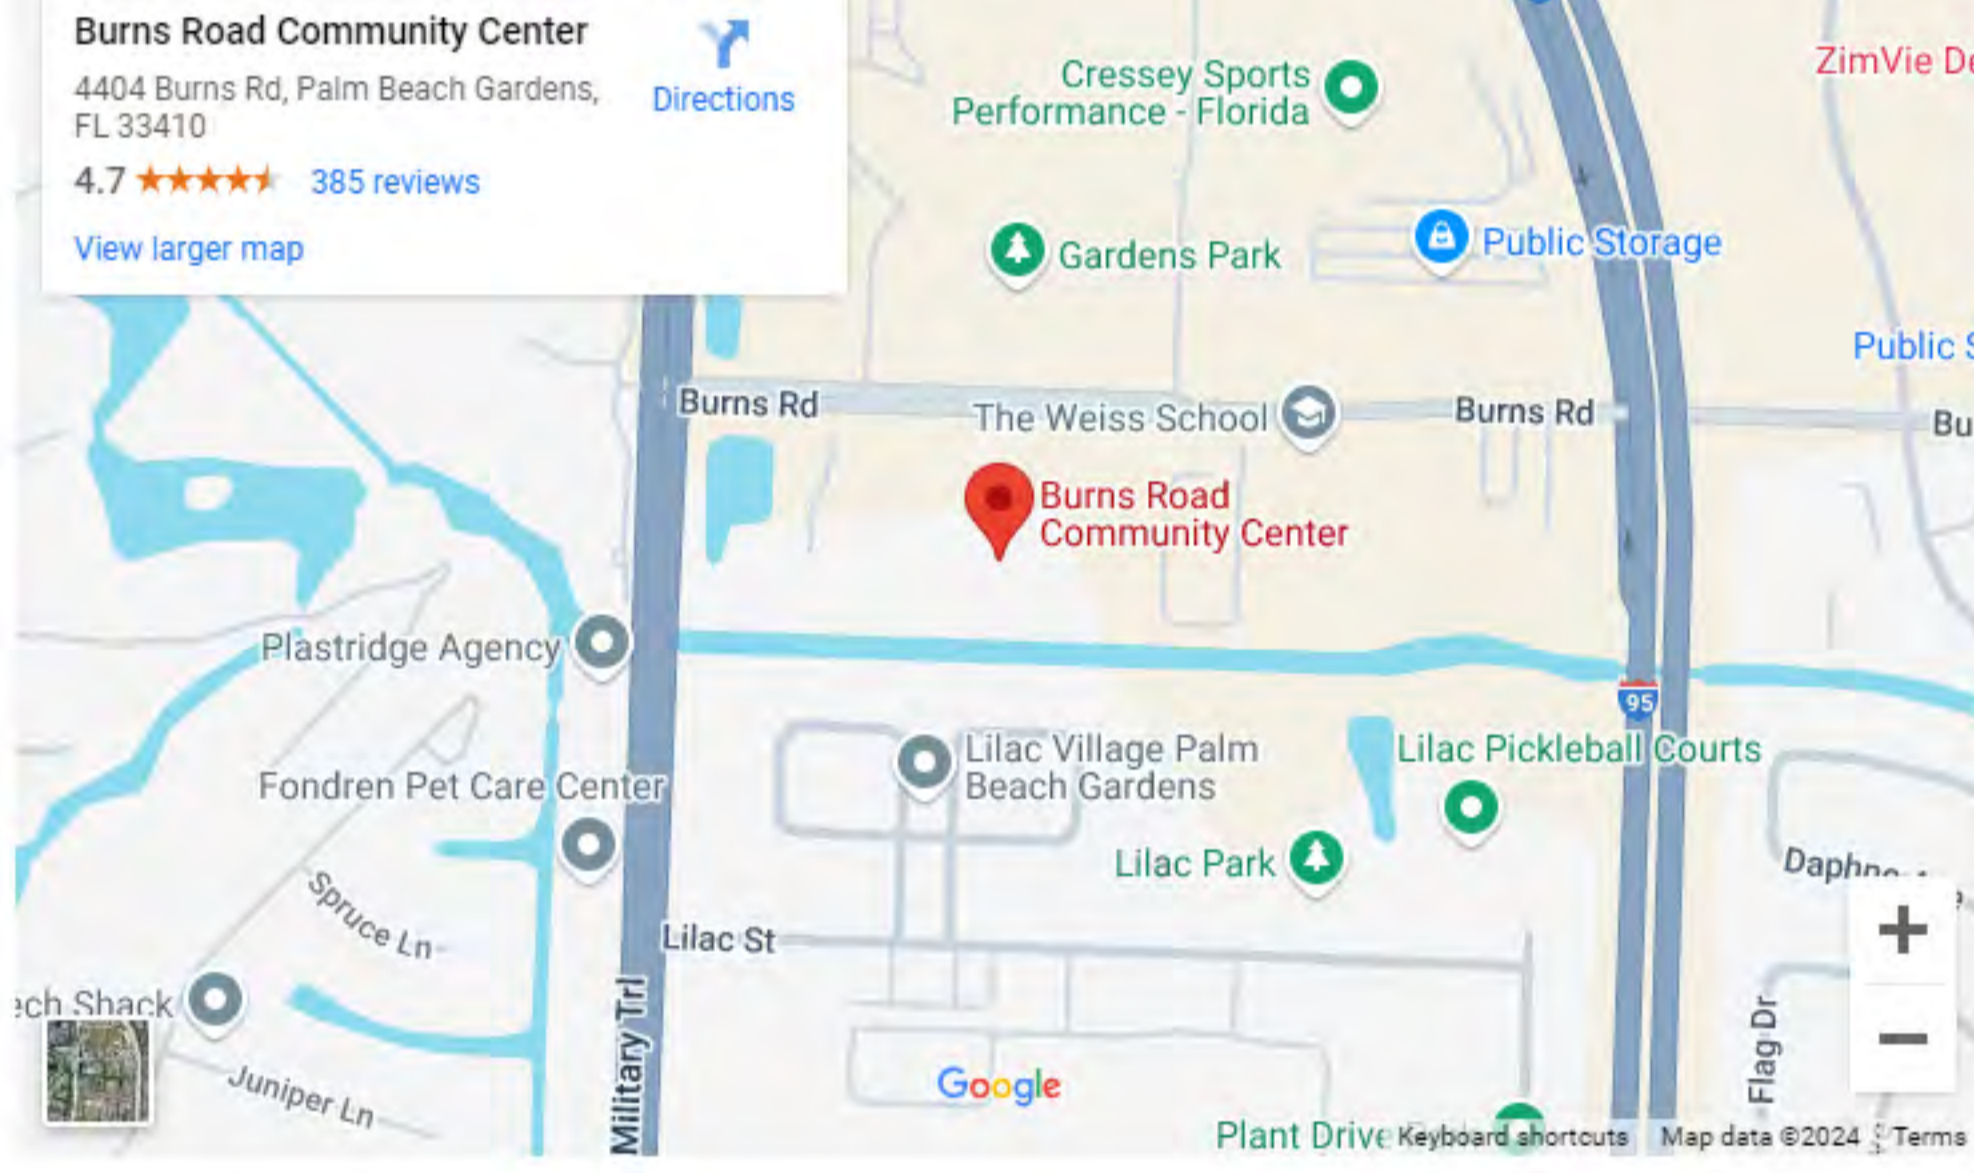

All Posts Miami The Palm Beaches Tampa Bay Broward Orlando Jacksonville More

Apr 5

Wayne Gretzky and Larry Robbins-backed state-of-the-art ice skating facility to open in Palm Beach Gardens in 2026, featuring professional-grade NHL ice rinks and amenities

South Florida is on the brink of welcoming a groundbreaking ice skating facility, a venture championed by the legendary Wayne Gretzky and bolstered by the financial prowess of billionaire Larry Robbins. This ambitious $40 million project is set to redefine the sporting landscape of Palm Beach Gardens.

Wayne Gretzky and Larry Robbins-backed state-of-the-art ice skating facility to open in Palm Beach Gardens in 2026, featuring professional-grade NHL ice rinks and amenities

The facility will not only serve as a new home for Gretzky's prestigious hockey school, established in 2014 with his son Ty, but will also stand as a beacon for hockey and skating in Palm Beach County. Gretzky expressed his honor in expanding his school's influence, highlighting hockey's unique ability to unite and inspire communities.

Facebook, X, LinkedIn, Email icons The Palm Beaches

Related Posts

See All

- Florida Atlantic University, Glavovic Studio, and AIDS...
- Downtown Lake Worth Beach could see a new museum,...
- Eudemonia, a 3-day health and wellness summit is...

We don't believe in paywalls. Thank you for your support.

$10 $20

Enter a custom donation amount here

Donate

Thank You to Our Partners